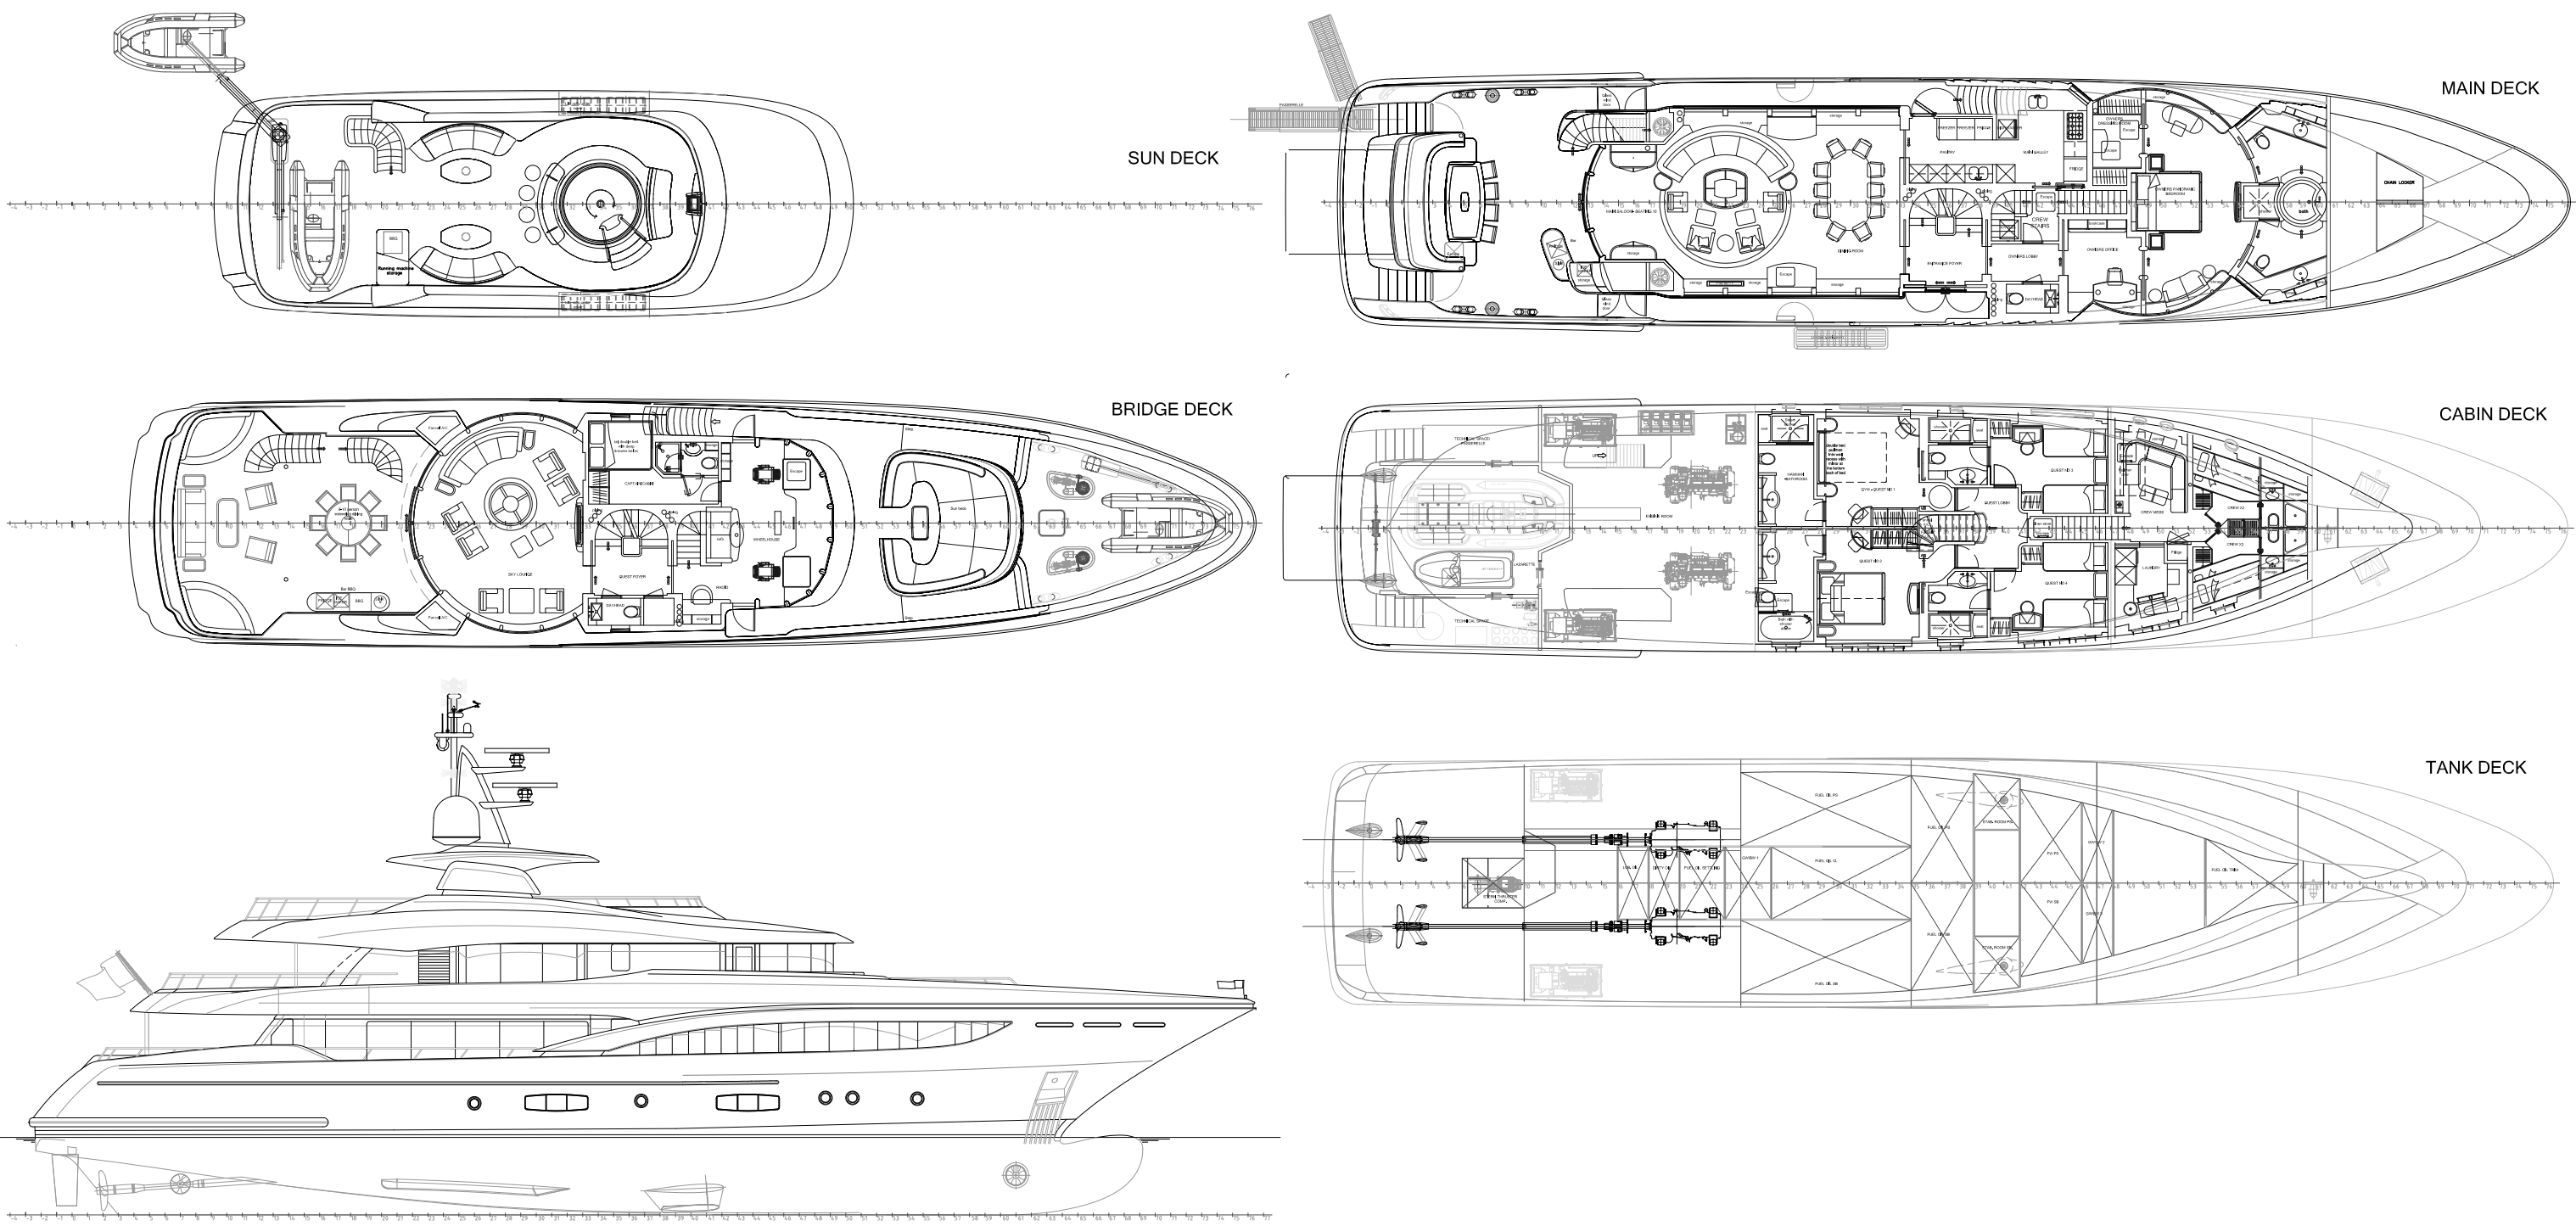

MORAN
YACHT & SHIP

LUCCENT IN TENEBRIS

APOSTROPHE

Length.....39 m
Beam8 m
Draft.....2.45 m
Year2013
Max Speed.....13 knots
Guests.....10
Cabins5

Halverson

APOSTROPHE

MORAN YACHT & SHIP

LUCEAT IN TENEBRIS